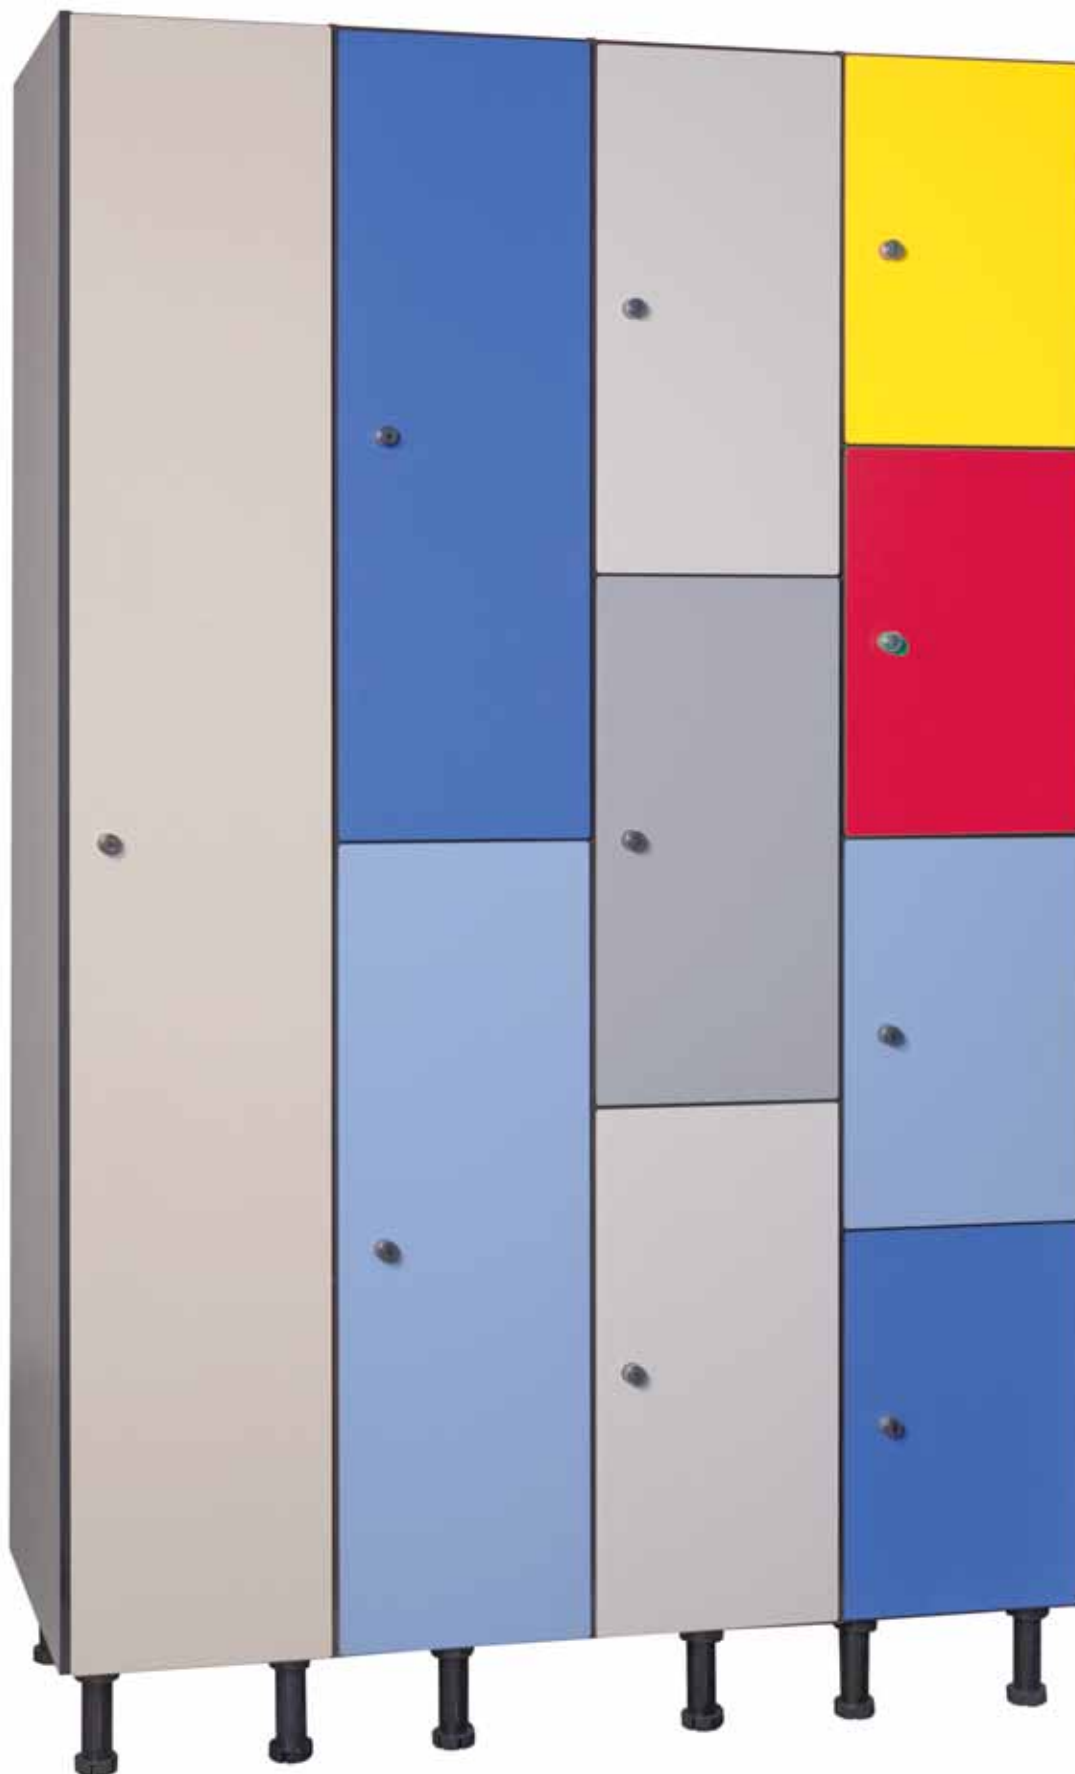

TAQUILLAS EN FENÓLICO DESMONTABLES

DISASSEMBLED LOCKERS IN PHENOLIC / VESTIAIRES DEMONTABLES EN STRATIFIE COMPACT / CACIFOS DESMONTÁVEIS DE RESINAS FENÓLICAS

SISTEMA DE INICIAL Y EXTENSIONES

INITIAL + ADDS SYSTEM / SYSTEME DE CASE DEPART + SUIVANTS / SISTEMA DE INICIAL E EXTENSÕES

NOVEDAD
NEW / NOUVEAU /
NOVEDADE