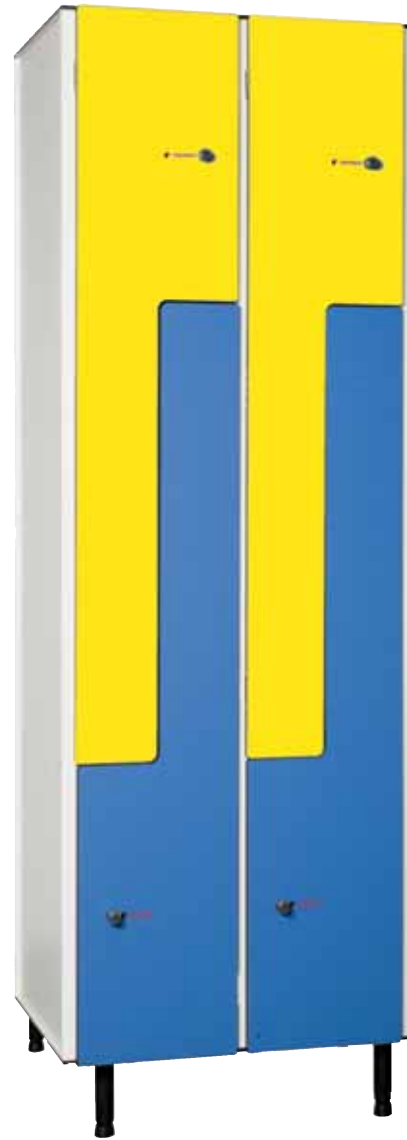

COLOR STANDARD CUERPO / STANDARD BODY COLOUR / COULEUR STANDARD CORP / CORES STANDARD CORPO

BLANCO-1

COLORES STANDARD PUERTAS / STANDARD DOORS COLOURS / COULEURS PORTES STANDARD / CORES DE PORTAS STANDARD

L-021

BLANCO-1

X-027

V-021

V-097

L-021

H-162

Y-018

COLORES OPCIONALES PUERTAS / OPTIONALS DOORS COLOURS / COULEURS PORTES EN OPTION / CORES DE PORTAS OPCIONAIS

M-168

K-096

G-044

V-100

OPCIONES / OPTIONS / OPTIONS / OPÇÕES **Ver pág. 5** / See page 5 / Voir Page 5 / Ver pág. 5