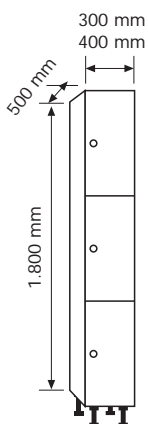

TAQUILLAS EN MELAMINA

LOCKERS IN MELAMINE / VESTIAIRES EN MÉLAMINE / CACIFOS FOLHEADO A MADEIRA DE TOLA

SERIE MM: Taquilla de 3 puertas

MM SERIE: 3 Doors locker / SÉRIE MM: Vestiaire de 3 portes / SÉRIE MM: Cacifo de 3 portas

SERIE MC: Taquilla de 4 puertas

MC SERIE: 4 Doors locker / SÉRIE MC: Vestiaire de 4 portes / SÉRIE MC: Cacifo de 4 portas

SERIE MC

Opción: Puerta Fenólica
Option: Phenolic door
Option: Porte en compact
Opção: Porta fórmica