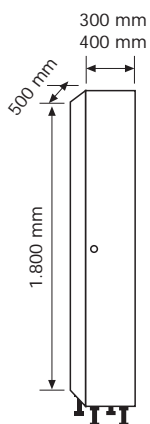

TAQUILLAS EN MELAMINA

LOCKERS IN MELAMINE / VESTIAIRES EN MÉLAMINE / CACIFOS FOLHEADO A MADEIRA DE TOLA

SERIE MV: Taquilla de 1 puerta

MV SERIE: 1 Door locker / SÉRIE MV: Vestiaire de 1 porte / SÉRIE MV: Cacifo de 1 porta

SERIE MT: Taquilla de 2 puertas

MT SERIE: 2 Doors locker / SÉRIE MT: Vestiaire de 2 portes / SÉRIE MT: Cacifo de 2 portas

SERIE MT

Opción: Puerta en postformado
Option: Door post formed
Option: Porte post-formé
Opção: Porta em postformado