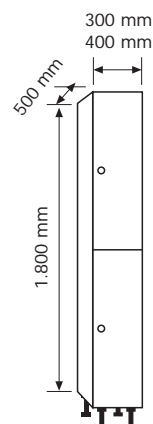

TAQUILLAS EN MELAMINA

LOCKERS IN MELAMINE / VESTIAIRES EN MÉLAMINE / CACIFOS FOLHEADO A MADEIRA DE TOLA

SERIE MV: Taquilla de 1 puerta

MV SERIE: 1 Door locker / SÉRIE MV: Vestiaire de 1 porte / SÉRIE MV: Cacifo de 1 porta

SERIE MT: Taquilla de 2 puertas

MT SERIE: 2 Doors locker / SÉRIE MT: Vestiaire de 2 portes / SÉRIE MT: Cacifo de 2 portas

MODELO MV

Opción: Puerta en postformado
Option: Door post formed
Option: Porte post-formé
Opção: Porta em postformado